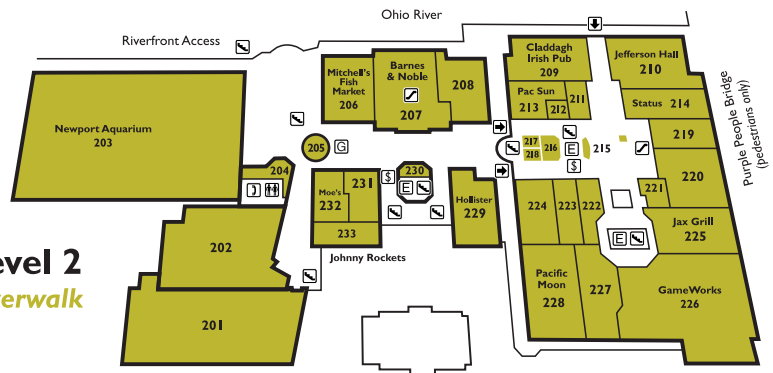

SHOPPING

- R207 Barnes & Noble
- R221 Claire's
- R224 DEB Shop
- R222 d.e.m.o.
- R229 Hollister
- R223 Hot Topic
- R211 Journeys
- P104 Mango Arts
- P105 Oh My Godard Gallery
- R213 Pac Sun
- R214 Status/Skeffington's
- R218 Sunglass Station
- R204 Sweet Dreams Candy Co.
- R217 T-Mobile
- R205 Welcome Center/Gift Cards

Level 4 Theater

DINING

- P103 AOI Japanese Cuisine
- M301 Bar Louie
- P115 Brio Tuscan Grille
- P109 Café Istanbul
- R209 Claddagh Irish Pub
- R230 Cold Stone Creamery
- M317 Dewey's Pizza
- R225 Jax Grill at GameWorks
- R233 Johnny Rockets
- R206 Mitchell's Fish Market
- R232 Moe's Southwest Grill
- R216 Mrs. Fields Bakery Café
- R228 Pacific Moon
- R212 Smoothie King
- P116 SouthView
- P112 Jeff Ruby's Tropicana

Level 3 Mezzanine The Offices @ the Levee

ENTERTAINMENT

- T402 AMC Newport 20 Theatres
- R215 AMC Theatres Box Office
- M313 Funny Bone Comedy Club
- R226 GameWorks
- R210 Jefferson Hall
- R203 Newport Aquarium
- P110 Purple People Bridge Climb
- T401 Shadowbox Cabaret Box Office

Level 2 Riverwalk

MISCELLANEOUS

- R227 Community Center
- M304 Comstock Valuation
- M314 Intrinsic Marketing & Design
- M302 Newport Conference Room
- M318 The Offices @ the Levee
- M303 WXIX Northern Kentucky News Bureau
- P107 Management/Security Office
- P107 Wheelchairs