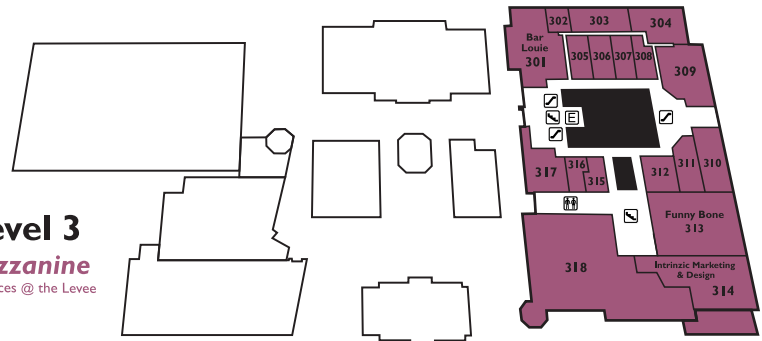

SHOPPING

- R207 Barnes & Noble
- R221 Claire's
- R224 DEB Shop
- R222 d.e.m.o.
- R229 Hollister
- R223 Hot Topic
- R211 Journeys
- P104 Mango Arts
- P105 Oh My Godard Gallery
- R213 Pac Sun
- R214 Status/Skeffington's
- R218 Sunglass Station
- R204 Sweet Dreams Candy Co.
- R217 T-Mobile
- R205 Welcome Center/Gift Cards

Level 4 Theater

DINING

- P103 AOI Japanese Cuisine
- M301 Bar Louie
- P115 Brio Tuscan Grille
- P109 Café Istanbul
- R209 Claddagh Irish Pub
- R230 Cold Stone Creamery
- M317 Dewey's Pizza
- R225 Jax Grill at GameWorks
- R233 Johnny Rockets
- R206 Mitchell's Fish Market
- R232 Moe's Southwest Grill
- R216 Mrs. Fields Bakery Café
- R228 Pacific Moon
- R212 Smoothie King
- P116 SouthView
- P112 Jeff Ruby's Tropicana

Level 3 Mezzanine The Offices @ the Levee

ENTERTAINMENT

- T402 AMC Newport 20 Theatres
- R215 AMC Theatres Box Office
- M313 Funny Bone Comedy Club
- R226 GameWorks
- R210 Jefferson Hall
- R203 Newport Aquarium
- P110 Purple People Bridge Climb
- T401 Shadowbox Cabaret Box Office