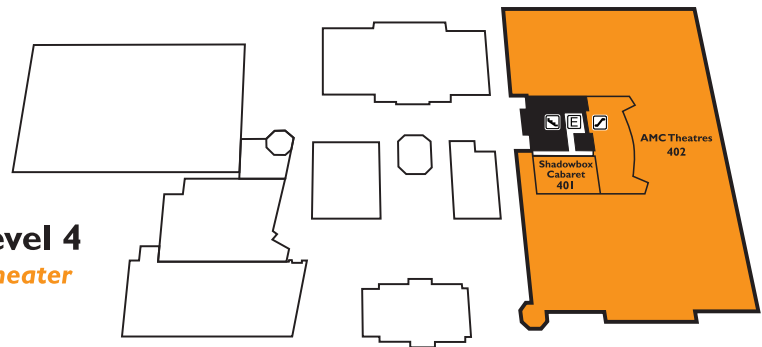

SHOPPING

- R207 Barnes & Noble
- R221 Claire's
- R224 DEB Shop
- R222 d.e.m.o.
- R229 Hollister
- R223 Hot Topic
- R211 Journeys
- P104 Mango Arts
- P105 Oh My Godard Gallery
- R213 Pac Sun
- R214 Status/Skeffington's
- R218 Sunglass Station
- R204 Sweet Dreams Candy Co.
- R217 T-Mobile
- R205 Welcome Center/Gift Cards

Level 4 Theater

DINING

- P103 AOI Japanese Cuisine
- M301 Bar Louie
- P115 Brio Tuscan Grille
- P109 Café Istanbul
- R209 Claddagh Irish Pub
- R230 Cold Stone Creamery
- M317 Dewey's Pizza
- R225 Jax Grill at GameWorks
- R233 Johnny Rockets
- R206 Mitchell's Fish Market
- R232 Moe's Southwest Grill
- R216 Mrs. Fields Bakery Café
- R228 Pacific Moon
- R212 Smoothie King
- P116 SouthView
- P112 Jeff Ruby's Tropicana