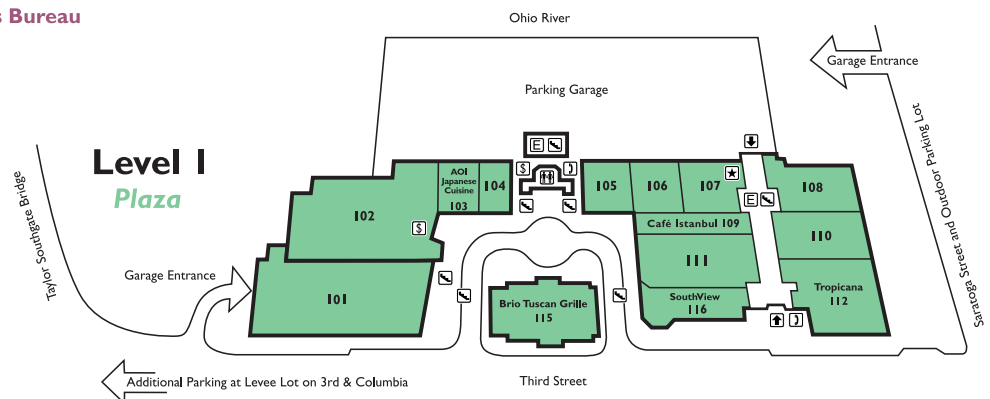

Level 3 Mezzanine The Offices @ the Levee

ENTERTAINMENT

- T402 AMC Newport 20 Theatres
- R215 AMC Theatres Box Office
- M313 Funny Bone Comedy Club
- R226 GameWorks
- R210 Jefferson Hall
- R203 Newport Aquarium
- P110 Purple People Bridge Climb
- T401 Shadowbox Cabaret Box Office

Level 2 Riverwalk

MISCELLANEOUS

- R227 Community Center
- M304 Comstock Valuation
- M314 Intrinsic Marketing & Design
- M302 Newport Conference Room
- M318 The Offices @ the Levee
- M303 WXIX Northern Kentucky News Bureau
- P107 Management/Security Office
- P107 Wheelchairs

- | | | | |
|--|-------------------|--|-----------|
| | ATM | | Phone |
| | Building Entrance | | Restrooms |
| | Elevator | | Security |
| | Escalator | | Stairs |
| | Gift Cards | | |

Level 1 Plaza

*Levee tenants are subject to change